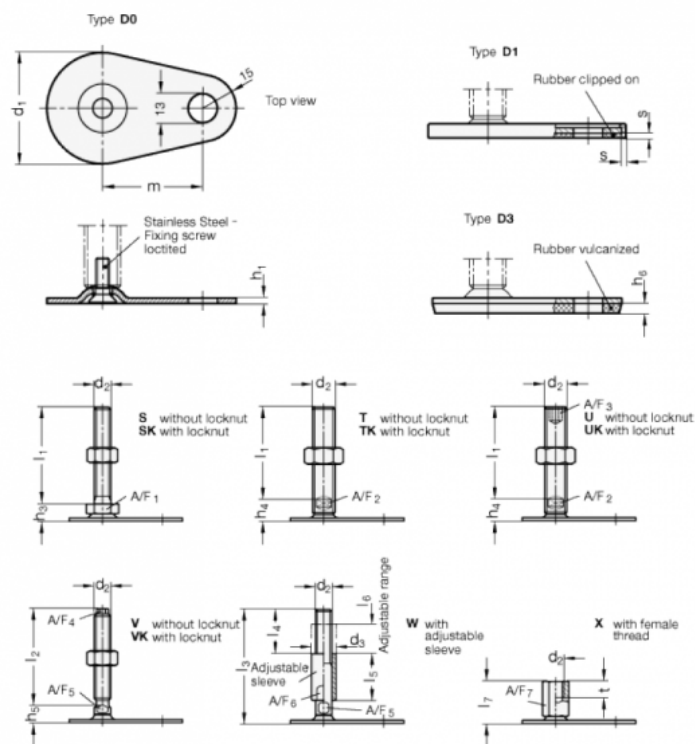

Article number: 204380M1080D3S

Description: E+G levelling foot  
GN 43-80-M10-80-D3-S

Note: S Without nut, External hexagon at the bottom

## Measures

A/F1 = 17	s =
d1 = 80	
d2 = M10	
h1 = 3	
h3 = 12	
h6 = 5	
l1 = 80	
m = 70	